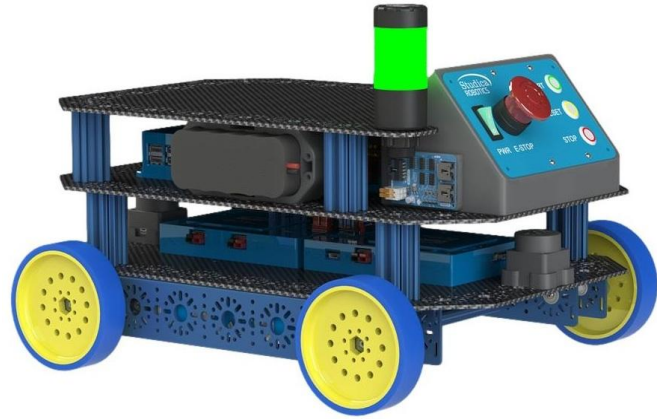

Part # 70212

Worldskills Autonomous Mobile Robotics BASE Collection

Item	Part #	Image	Pack Cont's	In Kit
ELECTRONICS				
Zip Ties, Blue, 150mm (100 pack)	70010		100	1
12V 3,000 mAh NiMH Battery Pack, PP45	70018		1	2
NiMH Battery Pack Charger, PP45	70019		1	1
High-Current Power Distribution Board	70028		1	1
Robotics Toolbox	70056		1	1
Remote Control Device - USB & Bluetooth	70112		1	1

LED Light Tower	70113		1	1
Light Tower PCB Mount	70113PCBM		1	1
Fuse Pack for HCPDB	70128		1	1
Combination Wrench, 8mm	70139		1	1
2.5mm Hex Ball End Screwdriver	70142		1	1
Hex Key Metric 7 Piece Set (1.5, 2, 2.5, 3, 4, 5, 6)	70144-7		1	1
Combination Wrench, 5.5mm	70145		1	1
Titan Quad Motor Controller	70152		1	2
Power Control Panel V2	70171		1	1
Control Panel Mount	70171CPM		1	1
VMX2 Robotics Controller	70174		1	1
T-Mini Lidar Kit	70499		1	2
Maverick Hex Planetary Gearbox Motor w/Encoder (19.2:1 Ratio Gearbox)	75001-192		1	4
Maverick Hex Planetary Gearbox Motor w/Encoder (50.9:1 Ratio gearbox)	75001-509		1	4
Battery Mount & Strap	76090		1	2
4 in 1 WS500 Screwdriver	90202		1	1